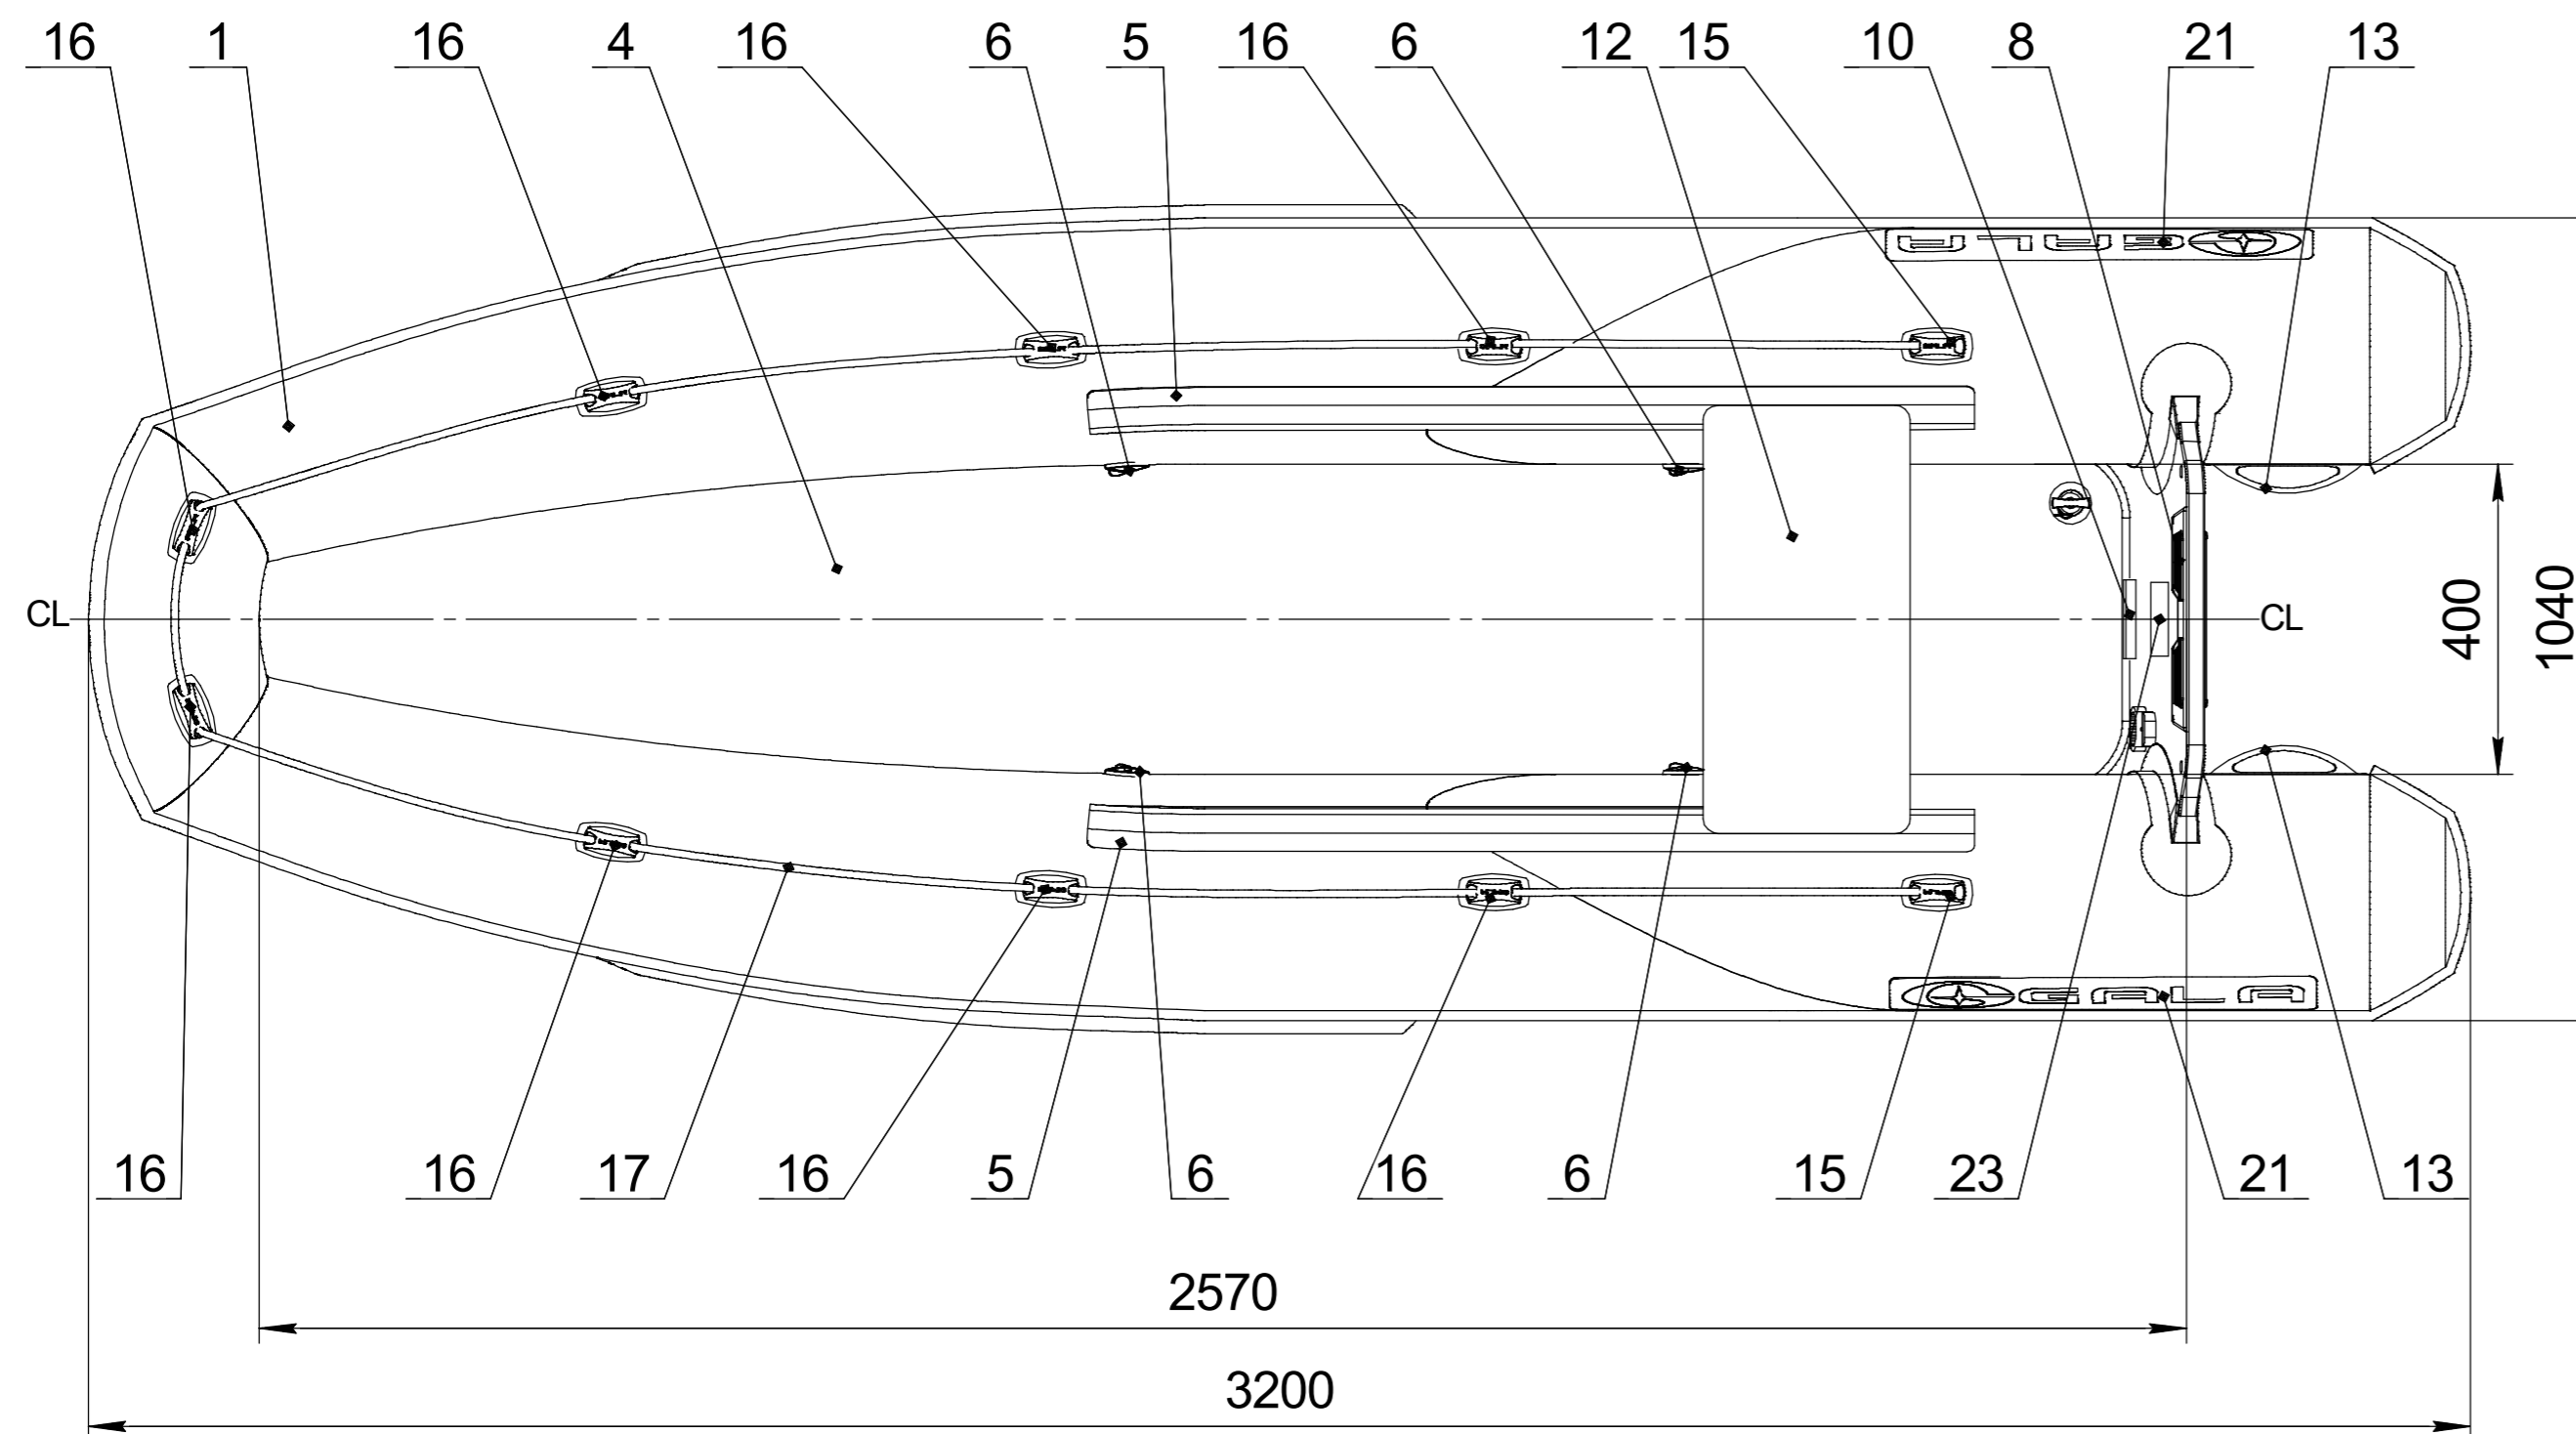

## Technical drawing

### Builder's plate

**GALA**  
INFLATABLE BOATS

Model   +

kg  lbs

kW  HP Type

kg  lbs Cat.

bar  psi International Standard ISO/FDIS-6185

MADE IN UKRAINE "CALIBR PROF" LLC  
4, Matlakhova Str., Dnipro, UKRAINE

### Boat specification

Item	Item No	Description	Q-ty	Note
1		Inflatable tube for C320	1	
2		Bottom for C320	1	
3		Transom for C320	1	
4		AirDeck for C320	1	
5		Seat holder	2	
6		Inflation-deflation valve	4	
7		Motor plate external	1	
8		Motor plate internal	1	
9		Expanding drain plug	1	
10		AirDeck stop	1	
11		Towing eye, PVC	1	
12		Seat	1	
13		GALA handle, PVC	2	
14		Rubbing strake	1	
15		Lifeline holder end	2	
16		Lifeline holder pass through	8	
17		Lifeline	1	
18		Stabilizer	2	
19		Spay deflecto	2	
20		Tube protector	2	
21		GALA logo	2	
22		CIN plate	1	
23		Builder's plate	1	

NAME	DATE	ITEM No:		
DRAWN				
CHECKED		TITLE:		
ENG APPR.		<b>GALA Canoes C320</b>		
MFG APPR.				
Q.A.				
PROPRIETARY AND CONFIDENTIAL THE INFORMATION CONTAINED IN THIS DRAWING IS THE SOLE PROPERTY OF CALIBR PROF LLC		SIZE	DWG. NO.	REV
		SCALE: 1:10	WEIGHT:	SHEET 1 OF 1