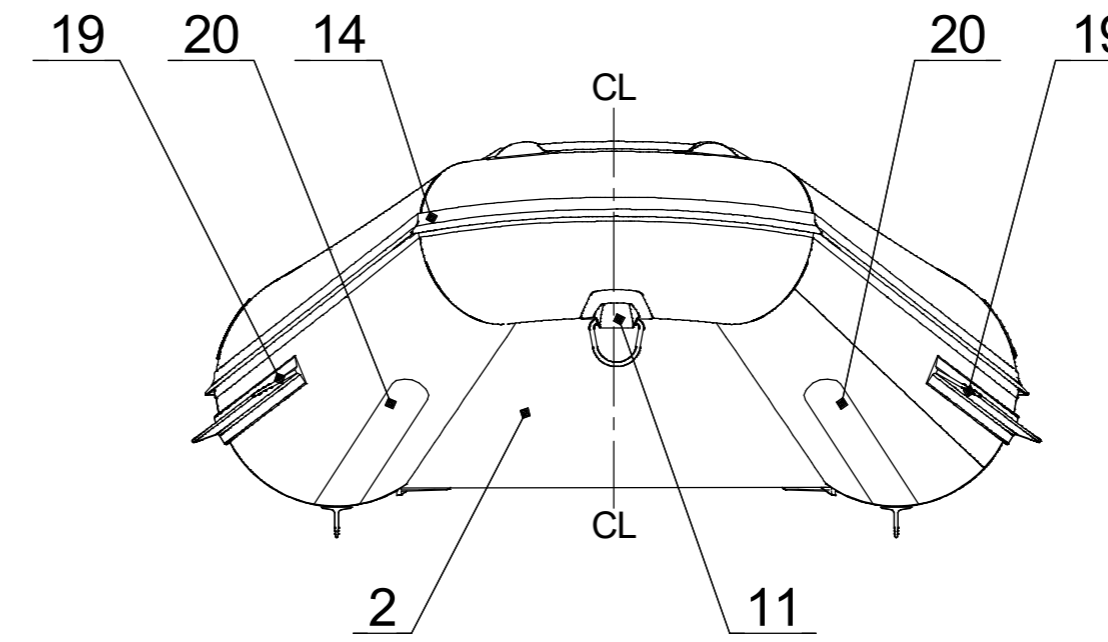

## Technical drawing

### Boat specification

Item	Item No	Description	Q-ty	Note
1		Inflatable tube for C320	1	
2		Bottom for C320	1	
3		Transom for C320	1	
4		AirDeck for C320	1	
5		Seat holder	2	
6		Inflation-deflation valve	4	
7		Motor plate external	1	
8		Motor plate internal	1	
9		Expanding drain plug	1	
10		AirDeck stop	1	
11		Towing eye, PVC	1	
12		Seat	1	
13		GALA handle, PVC	2	
14		Rubbing strake	1	
15		Lifeline holder end	2	
16		Lifeline holder pass through	8	
17		Lifeline	1	
18		Stabilizer	2	
19		Spay deflecto	2	
20		Tube protector	2	
21		GALA logo	2	
22		CIN plate	1	
23		Builder's plate	1	

NAME	DATE	ITEM No:		
DRAWN				
CHECKED		TITLE:		
ENG APPR.		<b>GALA Canoes C320</b>		
MFG APPR.				
Q.A.				
PROPRIETARY AND CONFIDENTIAL THE INFORMATION CONTAINED IN THIS DRAWING IS THE SOLE PROPERTY OF CALIBR PROF LLC		SIZE	DWG. NO.	REV
		SCALE: 1:10	WEIGHT:	SHEET 1 OF 1