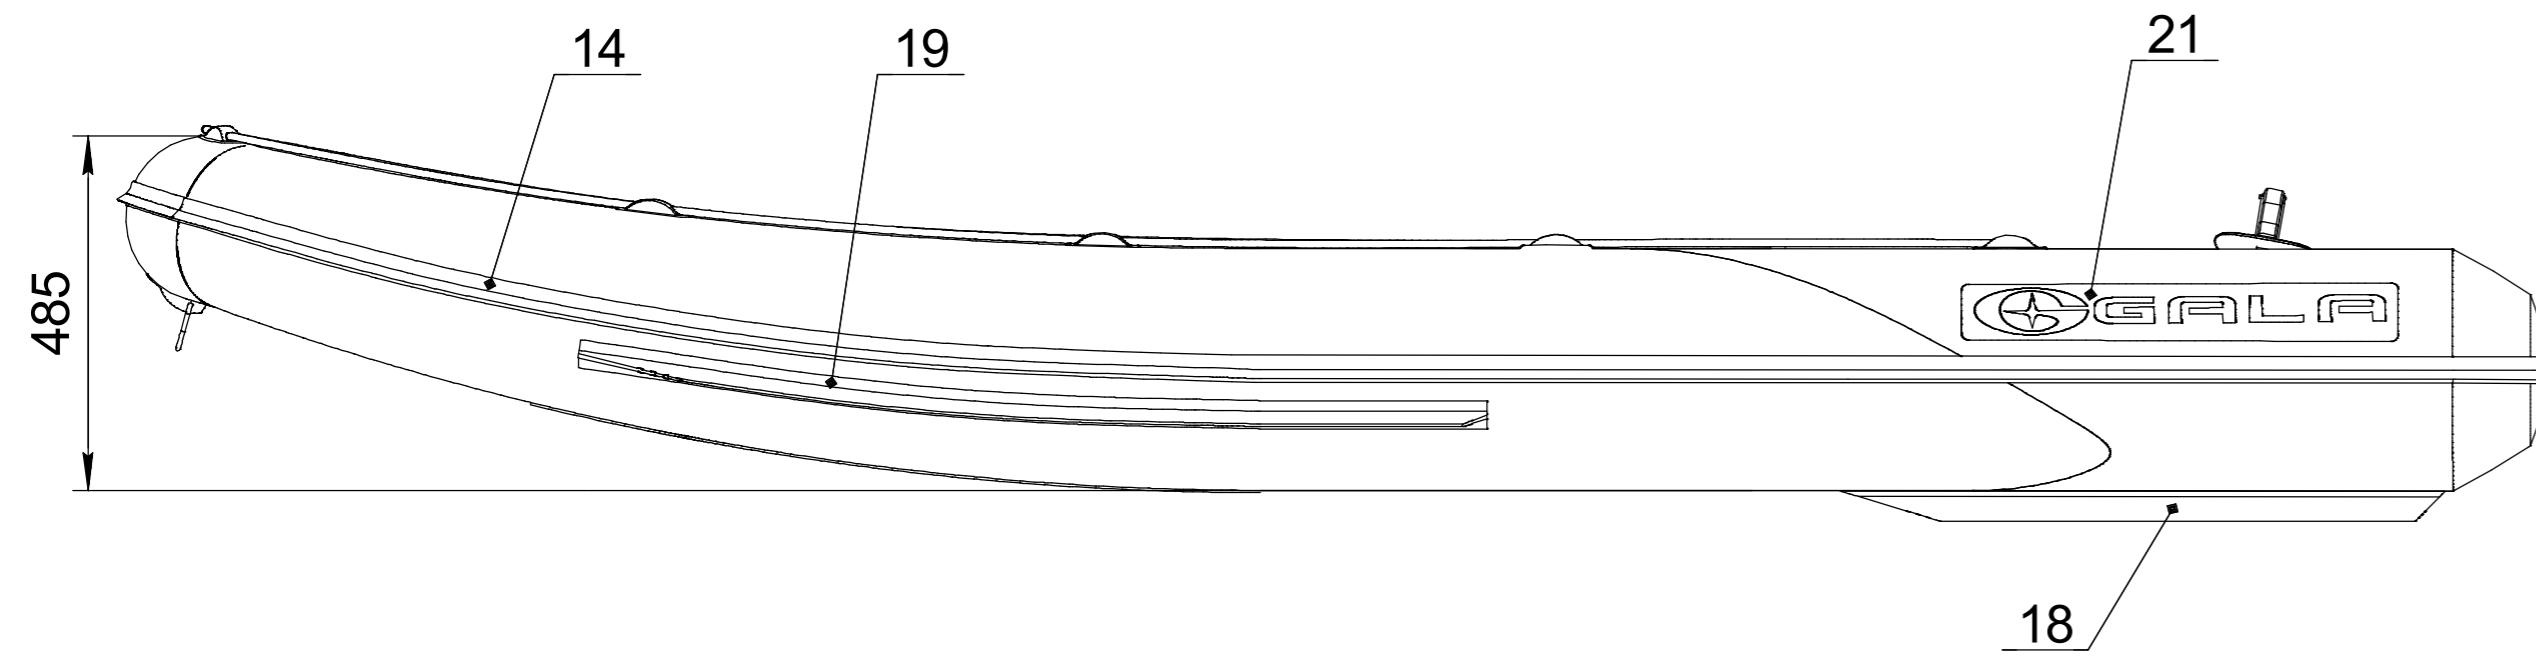

# Inflatable boat GALA Canoes C320

## Technical drawing

### Boat specification

Item	Item No	Description	Q-ty	Note
1		Inflatable tube for C320	1	
2		Bottom for C320	1	
3		Transom for C320	1	
4		AirDeck for C320	1	
5		Seat holder	2	
6		Inflation-deflation valve	4	
7		Motor plate external	1	
8		Motor plate internal	1	
9		Expanding drain plug	1	
10		AirDeck stop	1	
11		Towing eye, PVC	1	
12		Seat	1	
13		GALA handle, PVC	2	
14		Rubbing strake	1	
15		Lifeline holder end	2	
16		Lifeline holder pass through	8	
17		Lifeline	1	
18		Stabilizer	2	
19		Spay deflecto	2	
20		Tube protector	2	
21		GALA logo	2	
22		CIN plate	1	
23		Builder's plate	1	

NAME	DATE	ITEM No:		
DRAWN				
CHECKED		TITLE:		
ENG APPR.		<b>GALA Canoes C320</b>		
MFG APPR.				
Q.A.				
PROPRIETARY AND CONFIDENTIAL THE INFORMATION CONTAINED IN THIS DRAWING IS THE SOLE PROPERTY OF CALIBR PROF LLC		SIZE	DWG. NO.	REV
		SCALE: 1:10	WEIGHT:	SHEET 1 OF 1