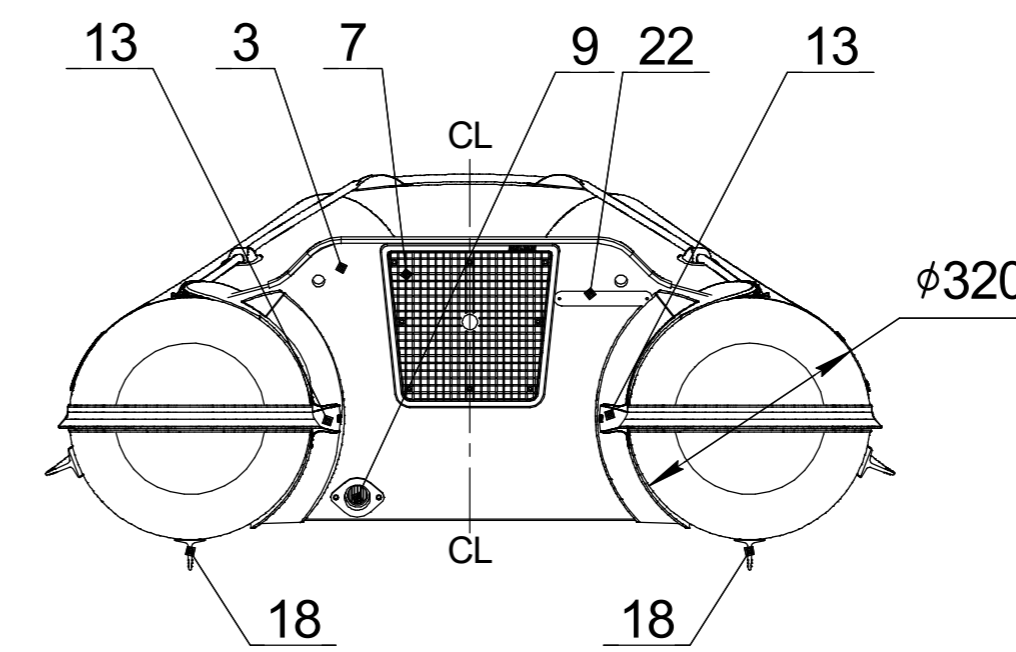

## Technical drawing

### Builder's plate

**GALA**  
INFLATABLE BOATS

Model   +

kg  lbs

kW  HP Type

kg  lbs Cat.

bar  psi International Standard ISO/FDIS-6185

MADE IN UKRAINE "CALIBR PROF" LLC  
4, Matlakhova Str., Dnipro, UKRAINE

### Boat specification

Item	Item No	Description	Q-ty	Note
1		Inflatable tube for C320	1	
2		Bottom for C320	1	
3		Transom for C320	1	
4		AirDeck for C320	1	
5		Seat holder	2	
6		Inflation-deflation valve	4	
7		Motor plate external	1	
8		Motor plate internal	1	
9		Expanding drain plug	1	
10		AirDeck stop	1	
11		Towing eye, PVC	1	
12		Seat	1	
13		GALA handle, PVC	2	
14		Rubbing strake	1	
15		Lifeline holder end	2	
16		Lifeline holder pass through	8	
17		Lifeline	1	
18		Stabilizer	2	
19		Spay deflecto	2	
20		Tube protector	2	
21		GALA logo	2	
22		CIN plate	1	
23		Builder's plate	1	

NAME	DATE	ITEM No:		
DRAWN				
CHECKED		TITLE:		
ENG APPR.		<b>GALA Canoes C320</b>		
MFG APPR.				
Q.A.				
PROPRIETARY AND CONFIDENTIAL THE INFORMATION CONTAINED IN THIS DRAWING IS THE SOLE PROPERTY OF CALIBR PROF LLC		SIZE	DWG. NO.	REV
		SCALE: 1:10	WEIGHT:	SHEET 1 OF 1